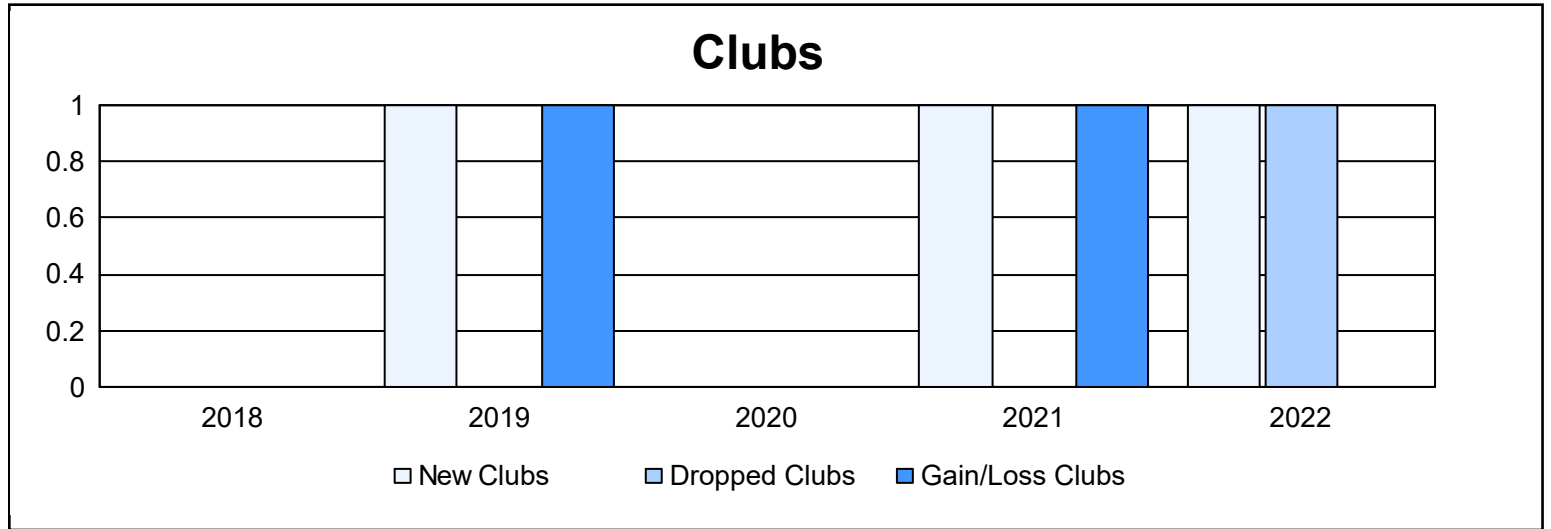

Year	New Clubs	Dropped Clubs	Gain/ Loss Clubs	New Members	Charter Members	Reinstate Members	Transfer Members	Total Member Added	Total Members Dropped	Gain/ Loss Members
2017-2018	0	0	0	87	3	0	9	99	87	12
2018-2019	1	0	1	71	22	1	0	94	91	3
2019-2020	0	0	0	71	0	0	11	82	74	8
2020-2021	1	0	1	58	22	1	4	85	70	15
2021-2022	1	1	0	67	34	3	13	117	96	21
<b>Average</b>	<b>1</b>	<b>0</b>	<b>0</b>	<b>71</b>	<b>16</b>	<b>1</b>	<b>7</b>	<b>95</b>	<b>84</b>	<b>12</b>

### Membership Composition June 2022 Cumulative