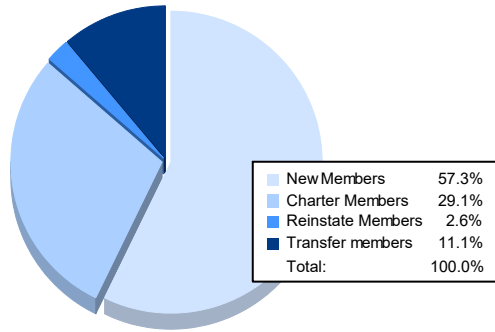

Year	New Clubs	Dropped Clubs	Gain/ Loss Clubs	New Members	Charter Members	Reinstate Members	Transfer Members	Total Member Added	Total Members Dropped	Gain/ Loss Members
2017-2018	0	0	0	87	3	0	9	99	87	12
2018-2019	1	0	1	71	22	1	0	94	91	3
2019-2020	0	0	0	71	0	0	11	82	74	8
2020-2021	1	0	1	58	22	1	4	85	70	15
2021-2022	1	1	0	67	34	3	13	117	96	21
<b>Average</b>	<b>1</b>	<b>0</b>	<b>0</b>	<b>71</b>	<b>16</b>	<b>1</b>	<b>7</b>	<b>95</b>	<b>84</b>	<b>12</b>

### Membership Composition June 2022 Cumulative