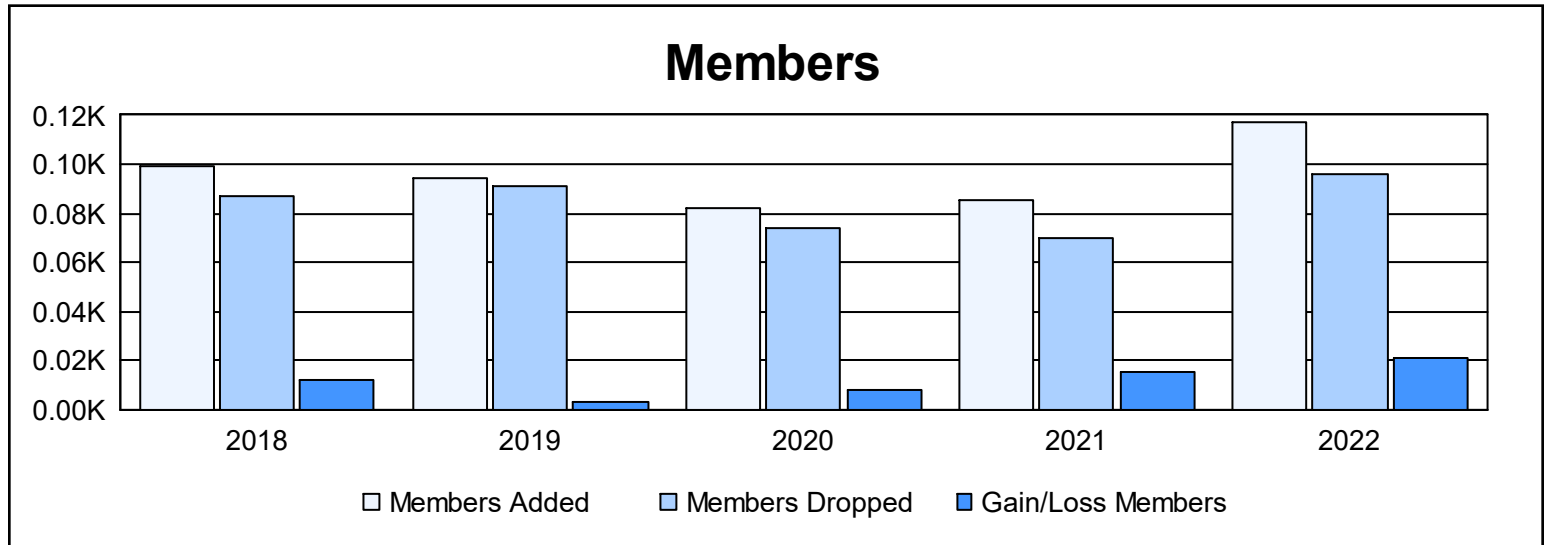

Year	New Clubs	Dropped Clubs	Gain/ Loss Clubs	New Members	Charter Members	Reinstate Members	Transfer Members	Total Member Added	Total Members Dropped	Gain/ Loss Members
2017-2018	0	0	0	87	3	0	9	99	87	12
2018-2019	1	0	1	71	22	1	0	94	91	3
2019-2020	0	0	0	71	0	0	11	82	74	8
2020-2021	1	0	1	58	22	1	4	85	70	15
2021-2022	1	1	0	67	34	3	13	117	96	21
<b>Average</b>	<b>1</b>	<b>0</b>	<b>0</b>	<b>71</b>	<b>16</b>	<b>1</b>	<b>7</b>	<b>95</b>	<b>84</b>	<b>12</b>

### Membership Composition June 2022 Cumulative